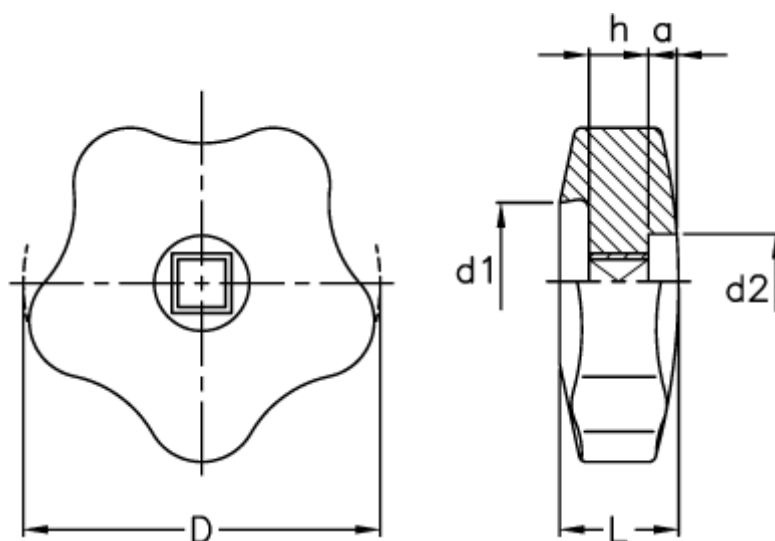

Article number: 2302069511  
Description: E+G Lobe knob  
VCR.192/100-10x10

## Measures

a = 6  
d = 100  
d1 = 57  
d2 = 18  
h = 14  
L = 28  
S H9 = 10x10